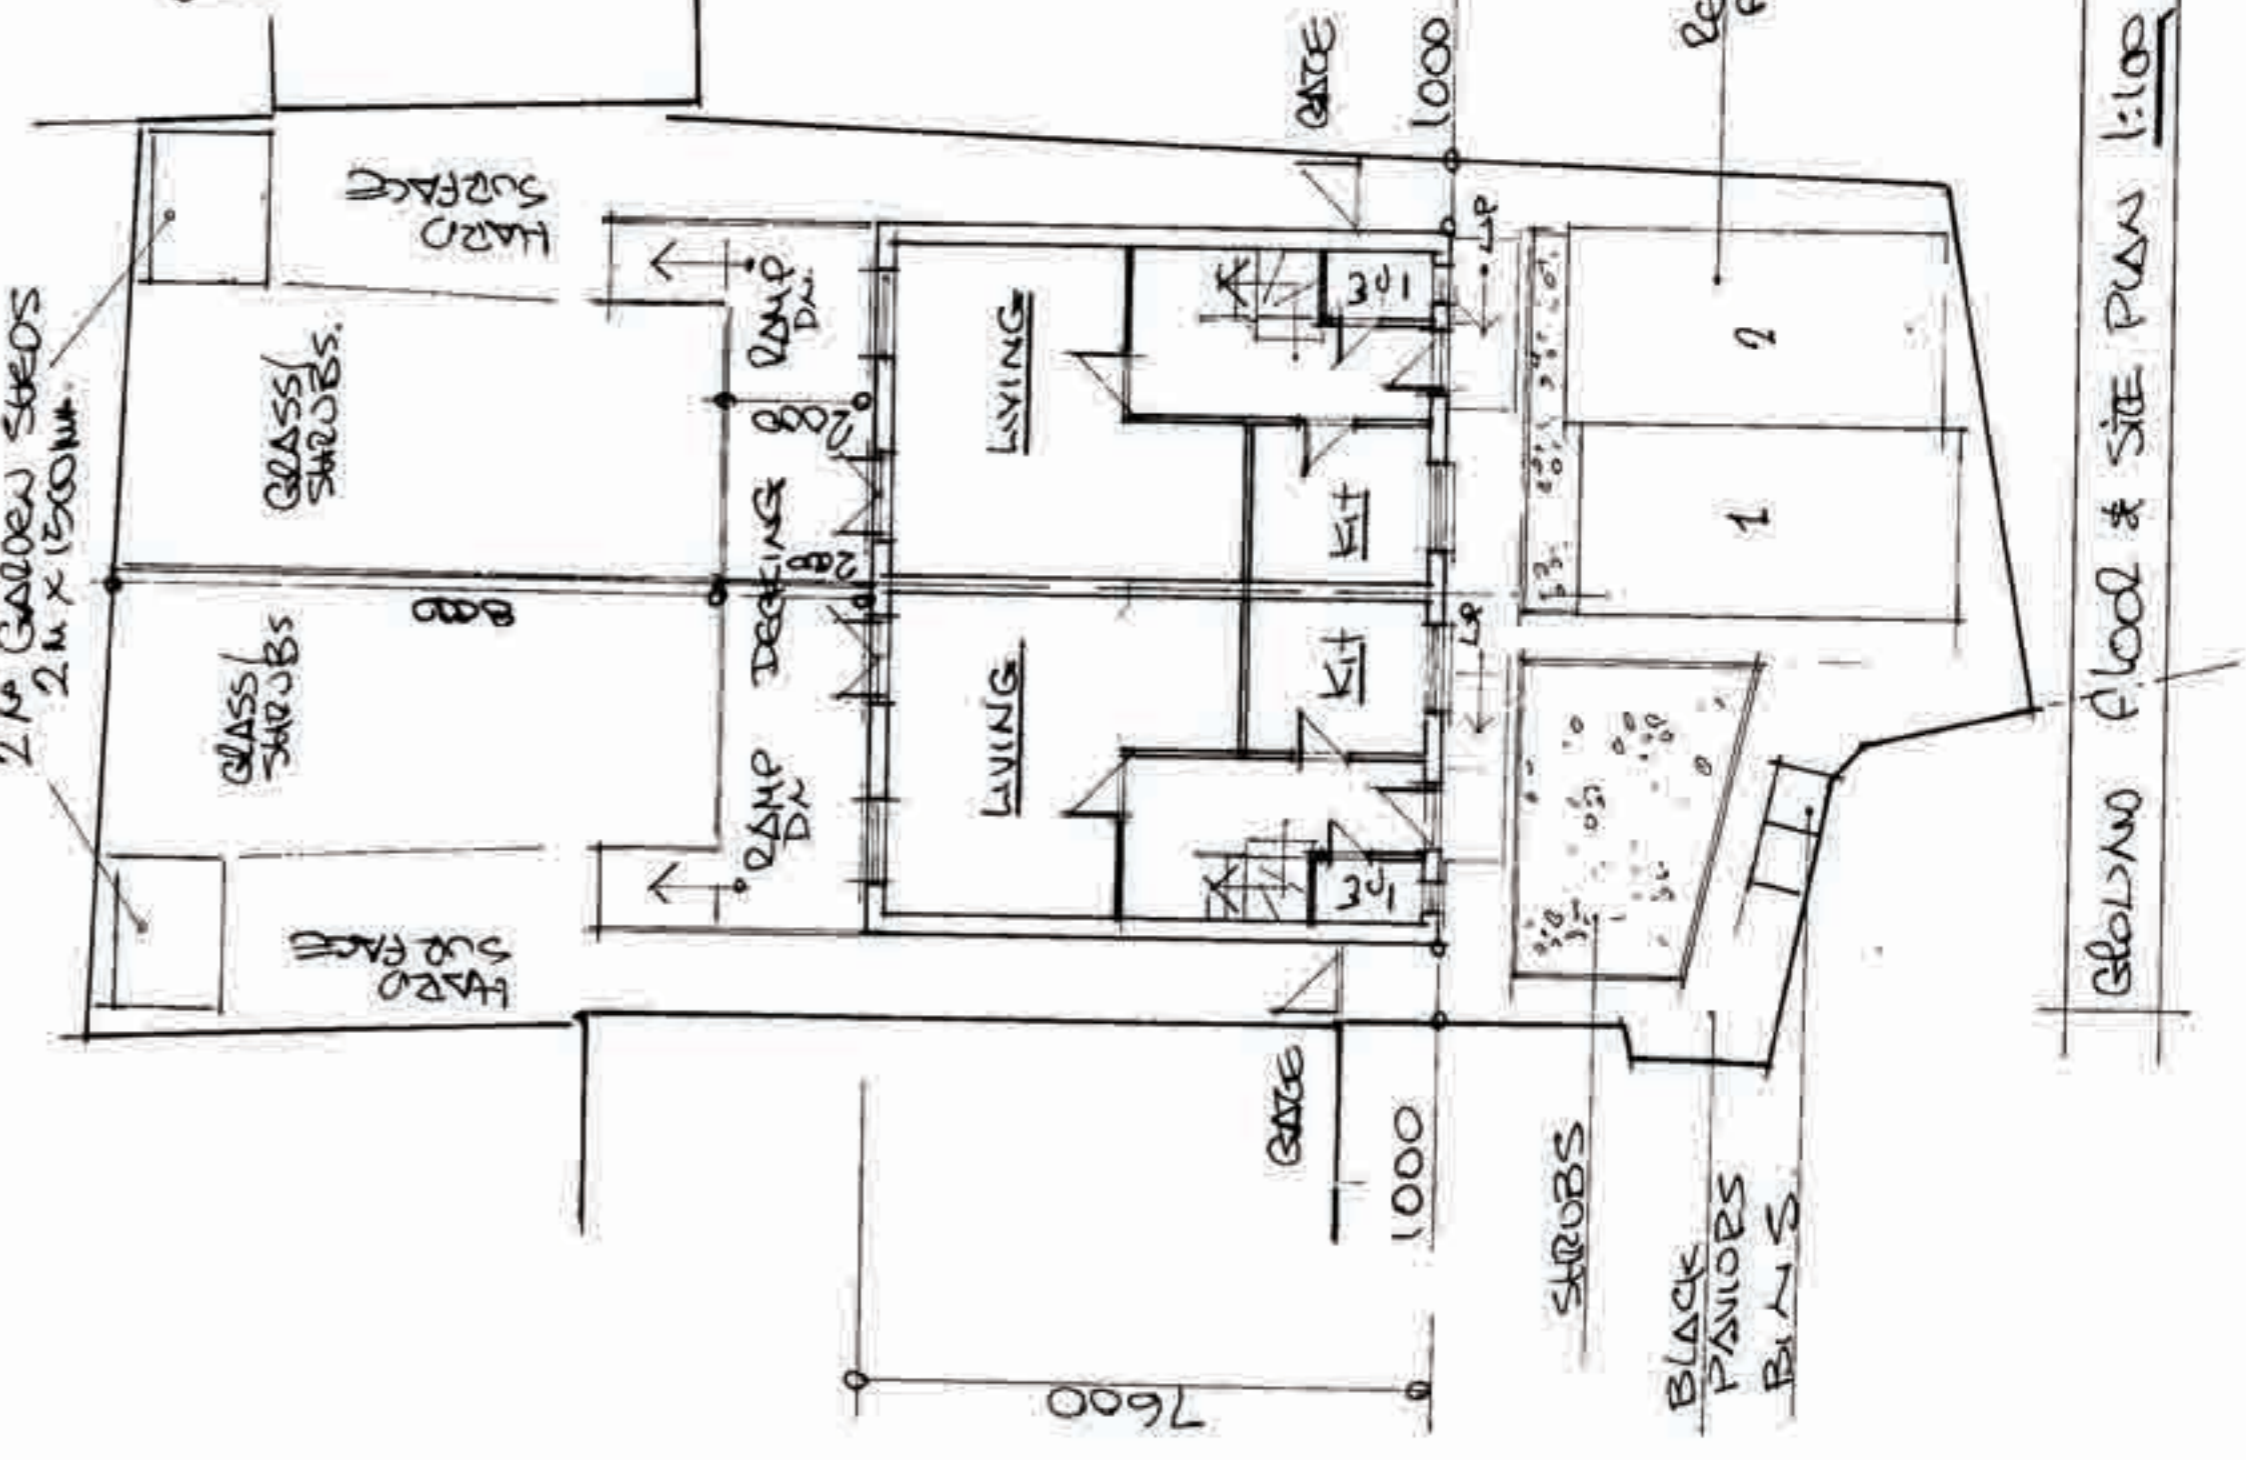

REV	DESCRIPTION	DATE
DRS. 01		
1:100		
REV:		SEPT. 05.

Colin Millard Teng AMEStructE
 Unit 5 Barleylands Craft Centre
 Barleylands Road
 Billericoy
 Essex, CM12 2UD
 01268 274114 phone
 01268 284960 fax
 07958 217061 mobile

SIDE PLAN (AERIAL VIEW) 1:500.

FIRST. 1:100

BED PAVILIONS FOR PARKING.

GLOBAL FLOOR & SITE PLAN 1:100

EXISTING PLAN 1:100

EXISTING ELEVATIONS 1:100