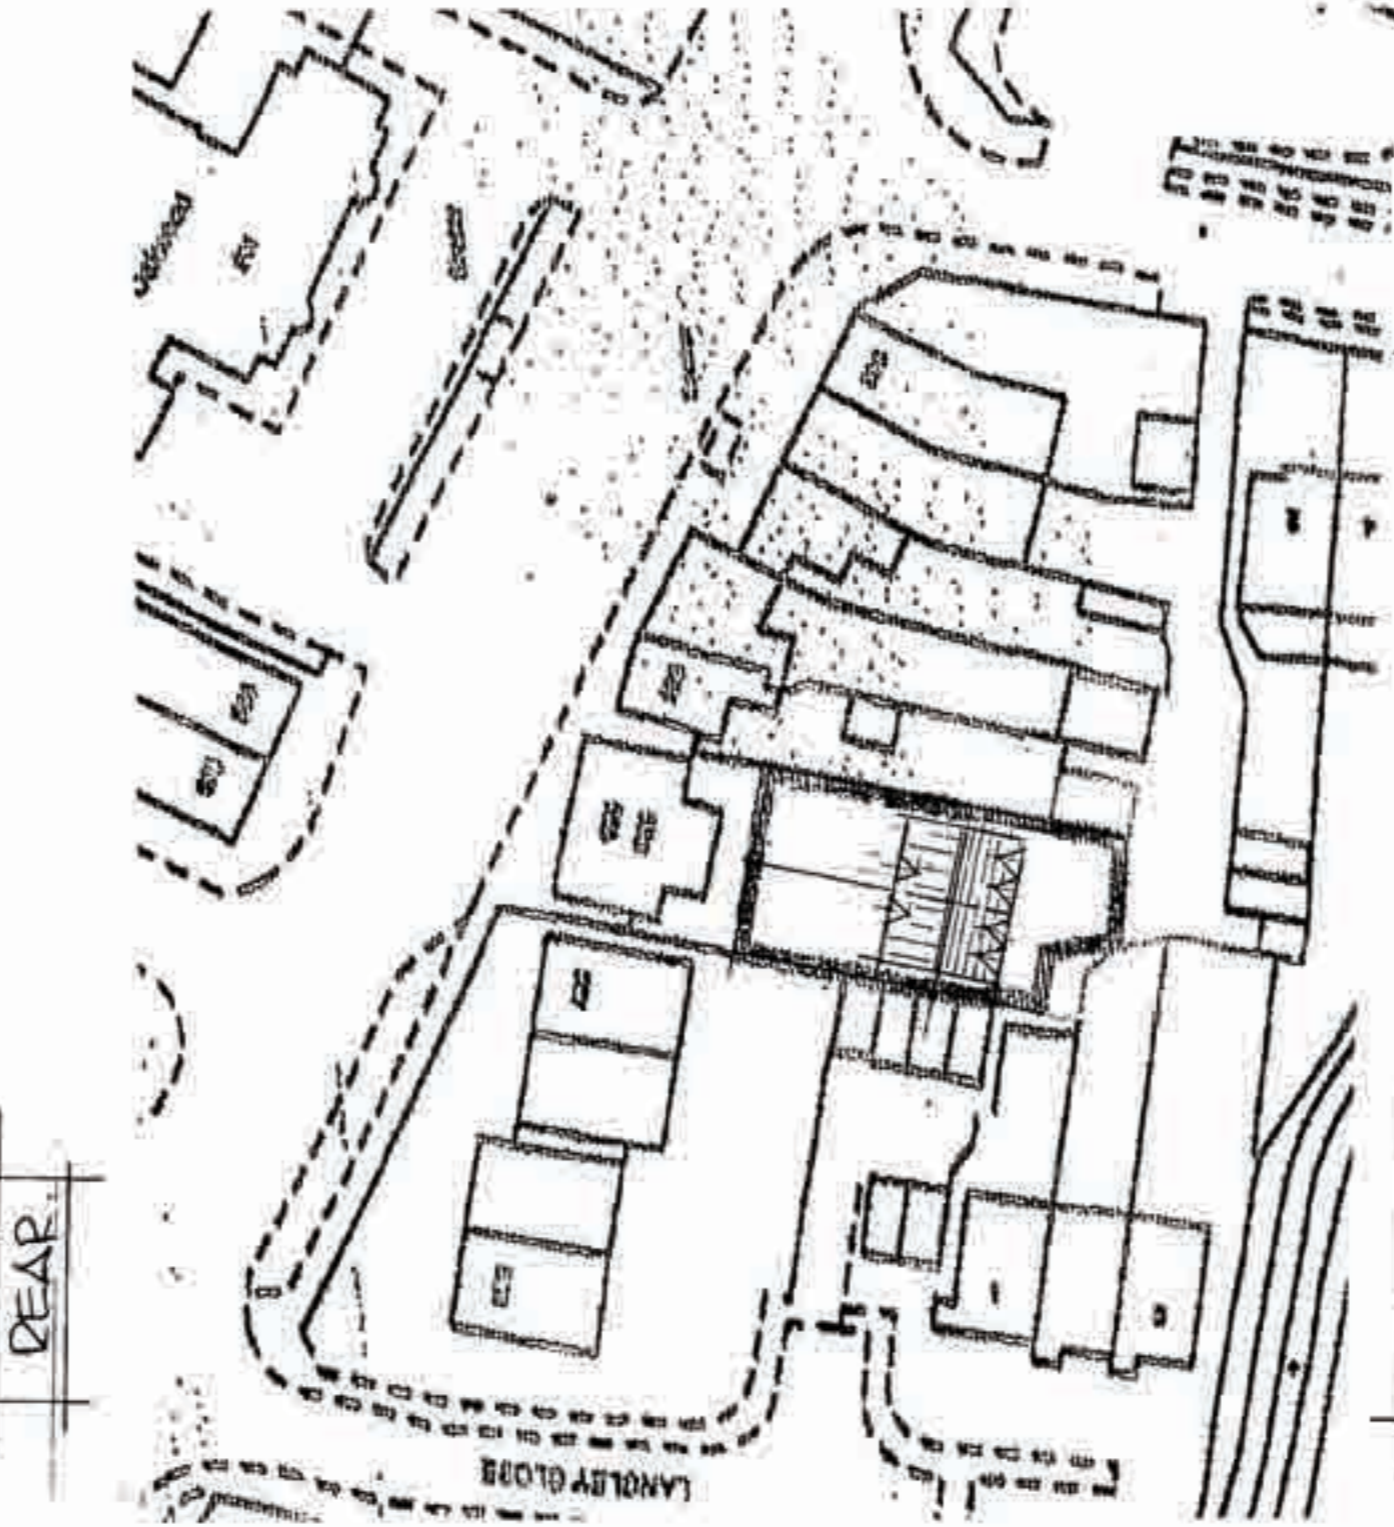

REV	DESCRIPTION	DATE
DRS. 01		
1:100		
REV:		SEPT. 05.

Colin Millard Teng AMEStructE
 Unit 5 Barleylands Craft Centre
 Barleylands Road
 Billericoy
 Essex, CM12 2UD
 01268 274114 phone
 01268 284960 fax
 07958 217061 mobile

SIDE PLAN (AERIAL VIEW) 1:500.

FIRST. 1:100

BED PAVILIONS FOR PARKING.

GLOBAL FLOOR & SITE PLAN 1:100

EXISTING PLAN 1:100

EXISTING ELEVATIONS 1:100